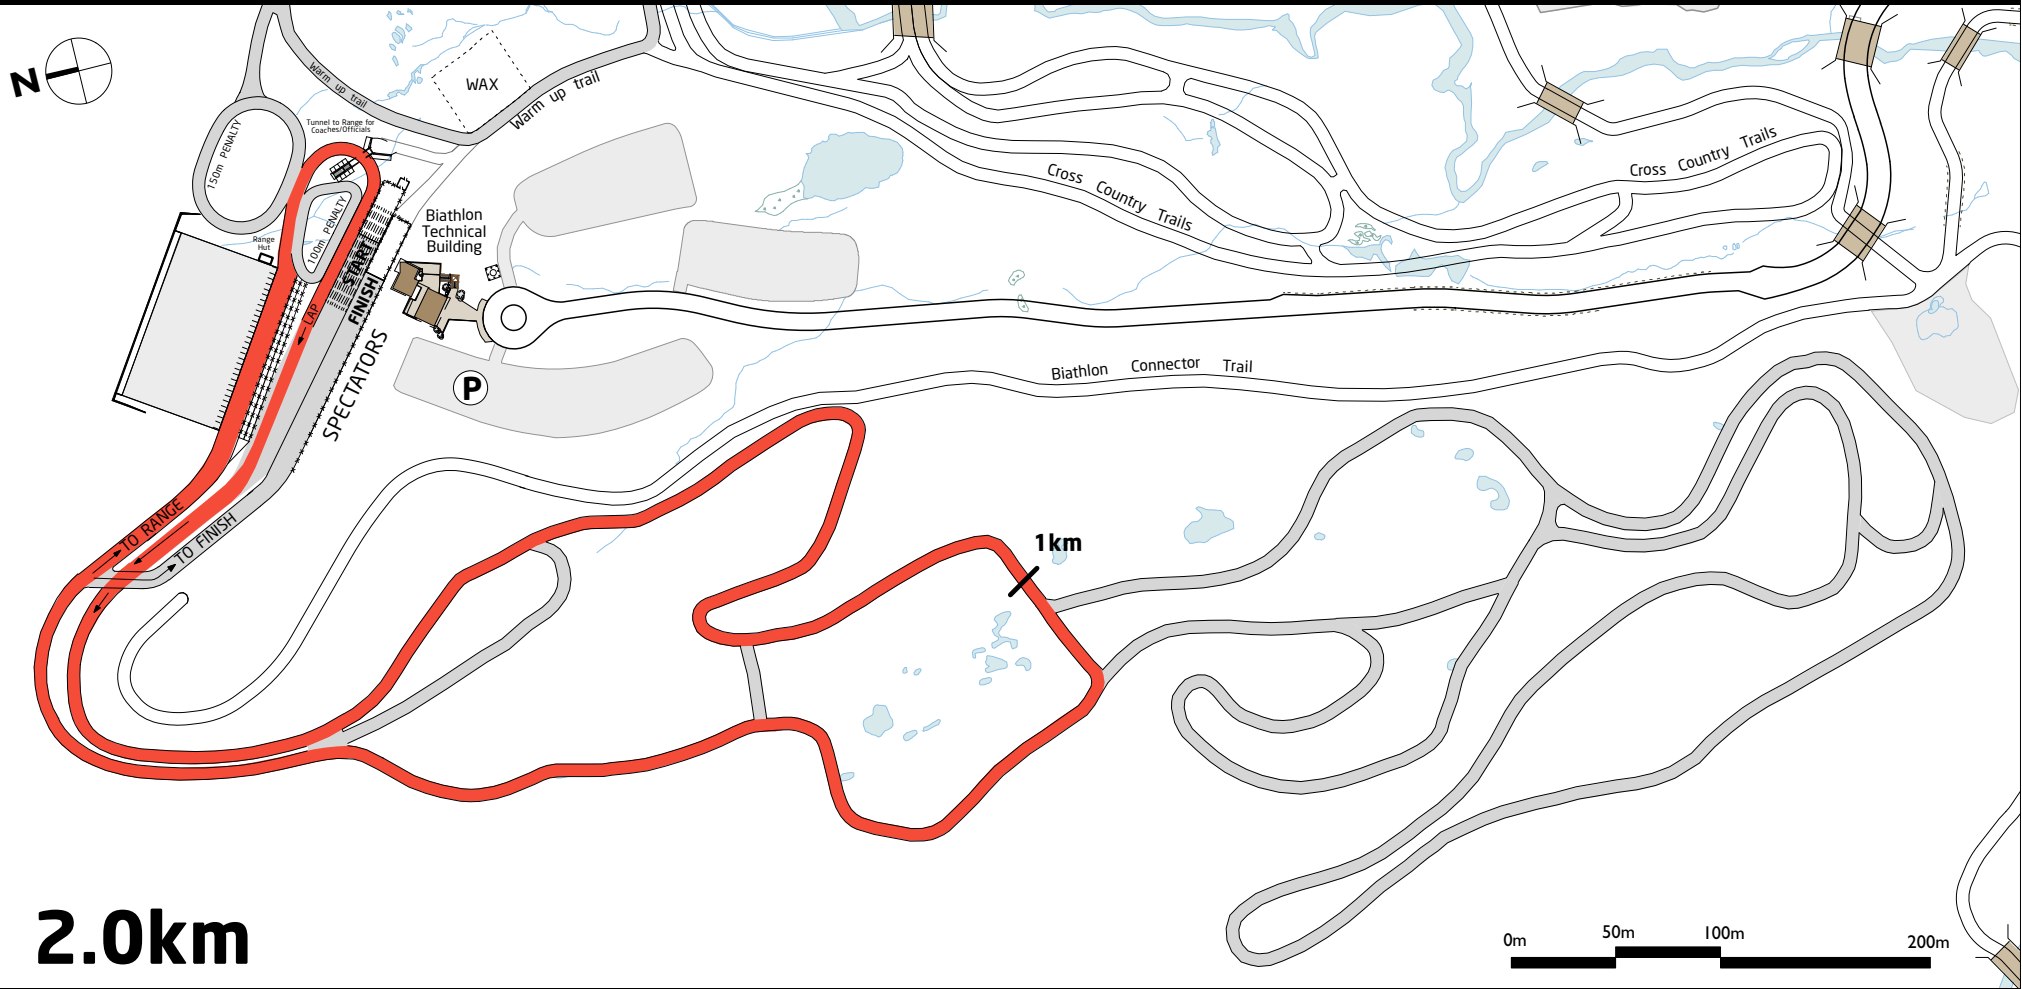

BIATHLON 2.0km Course

2.0km

TECHNICAL SPECIFICATIONS

Length : 1978m

TC : 64m

HD : 27m

MC : 25m

Biathlon Canada