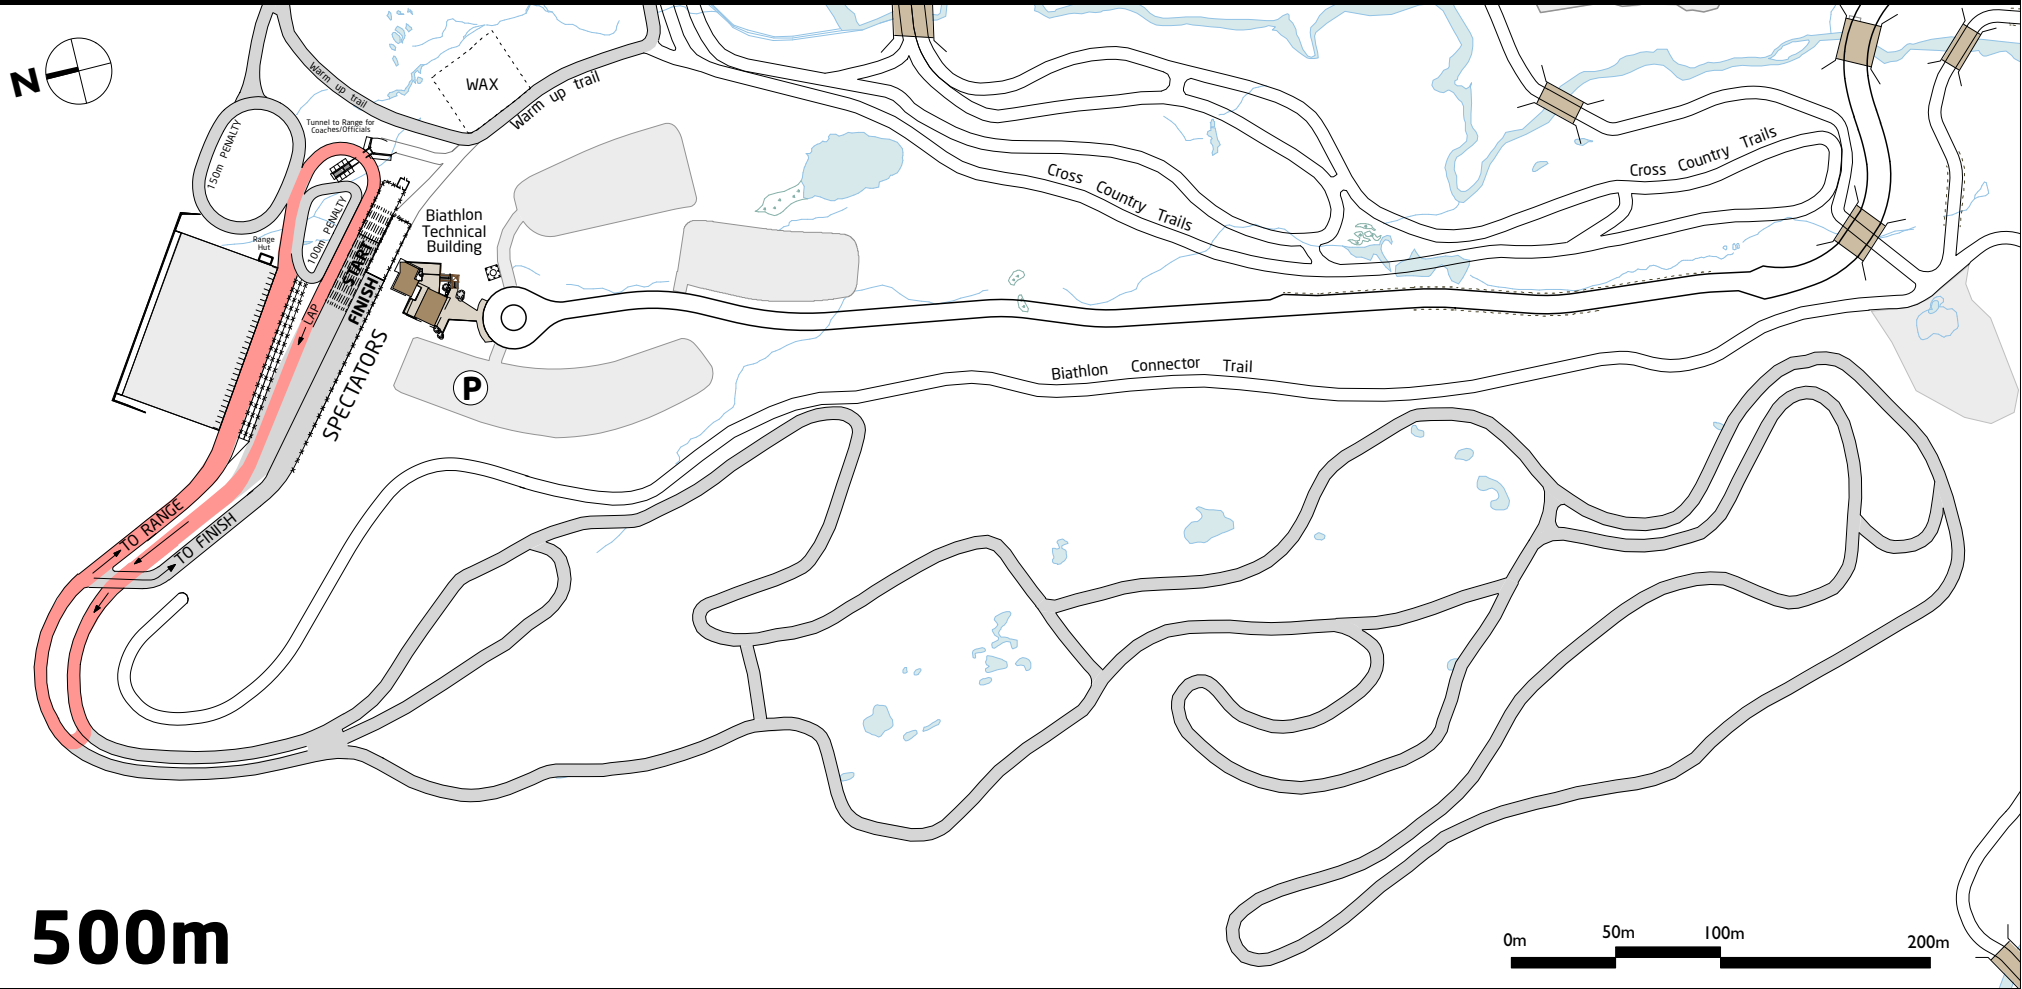

BIATHLON 500m Course

500m

TECHNICAL SPECIFICATIONS

Length : 502m

TC : 5m

HD : 5m

MC : 5m

Biathlon Canada

Biathlon BC

WHISTLER
Olympic Park

Callaghan
Winter Sports Club